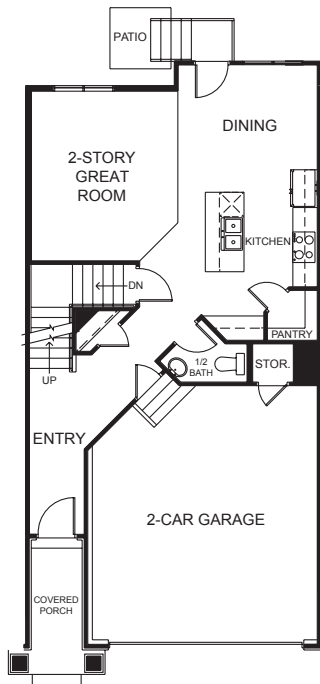

Beckett Inner

SPECIFICATIONS

First Floor	703 sq.ft.	Bedrooms	3
Second Floor	892 sq.ft.	(Total Possible)	(4)
Basement	685 sq.ft.	Bathrooms	2.5
Total Sq. Ft.	2,280 sq.ft.	(Total Possible)	(3.5)
Total Finished	1,610 sq.ft.		

FIRST FLOOR

SECOND FLOOR

BASEMENT