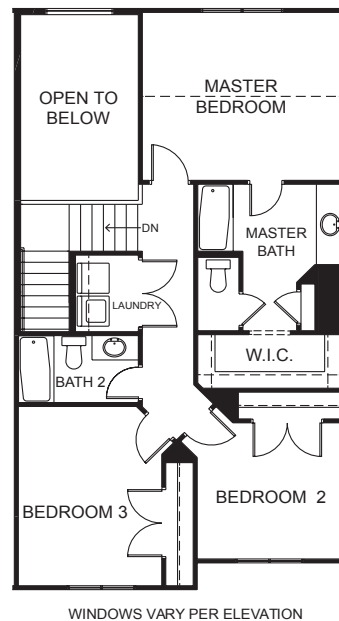

Beckett Inner

SPECIFICATIONS

First Floor	703 sq.ft.	Bedrooms	3
Second Floor	892 sq.ft.	(Total Possible)	(4)
Basement	685 sq.ft.	Bathrooms	2.5
Total Sq. Ft.	2,280 sq.ft.	(Total Possible)	(3.5)
Total Finished	1,610 sq.ft.		

FIRST FLOOR

SECOND FLOOR

BASEMENT