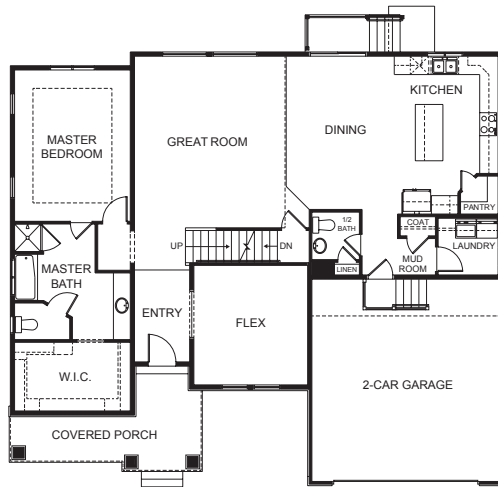

# Sabrina

Traditional (standard)

Craftsman (optional)

Farmhouse (optional)

Scandinavian (optional)

## FIRST FLOOR

## SECOND FLOOR

## SPECIFICATIONS

<b>First Floor</b>	1,718 sq.ft.	<b>Bedrooms</b>	4	<b>Width</b>	53'-6"
<b>Second Floor</b>	1,074 sq.ft.	<b>(Total Possible)</b>	(6)	<b>Depth</b>	47'-0"
<b>Basement</b>	1,729 sq.ft.	<b>Bathrooms</b>	2.5		
<b>Total Sq. Ft.</b>	4,521 sq.ft.	<b>(Total Possible)</b>	(3.5)		
<b>Total Finished</b>	2,792 sq.ft.				