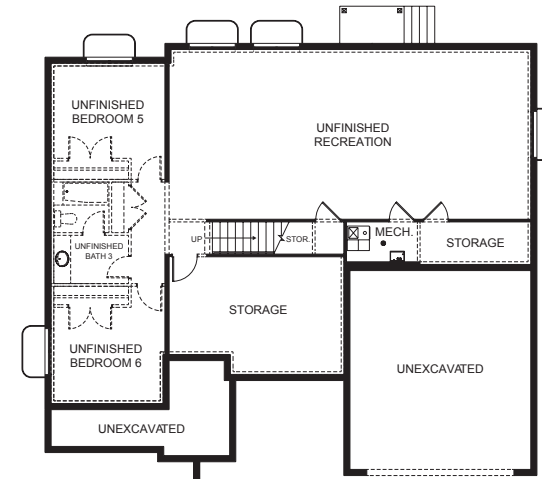

# Sabrina

Traditional (standard)

Craftsman (optional)

Farmhouse (optional)

Scandinavian (optional)

## FIRST FLOOR

## SECOND FLOOR

## SPECIFICATIONS

<b>First Floor</b>	1,718 sq.ft.	<b>Bedrooms</b>	4	<b>Width</b>	53'-6"
<b>Second Floor</b>	1,074 sq.ft.	<b>(Total Possible)</b>	(6)	<b>Depth</b>	47'-0"
<b>Basement</b>	1,729 sq.ft.	<b>Bathrooms</b>	2.5		
<b>Total Sq. Ft.</b>	4,521 sq.ft.	<b>(Total Possible)</b>	(3.5)		
<b>Total Finished</b>	2,792 sq.ft.				