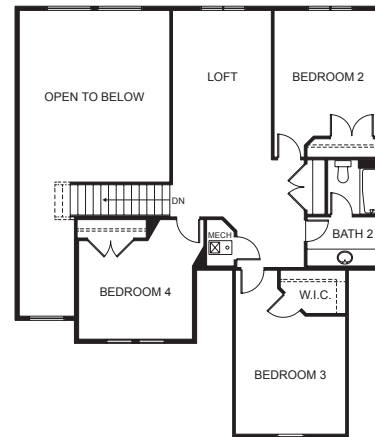

# Sabrina

Traditional (standard)

Craftsman (optional)

Farmhouse (optional)

Scandinavian (optional)

## FIRST FLOOR

## SECOND FLOOR

## SPECIFICATIONS

<b>First Floor</b>	1,718 sq.ft.	<b>Bedrooms</b>	4	<b>Width</b>	53'-6"
<b>Second Floor</b>	1,074 sq.ft.	<b>(Total Possible)</b>	(6)	<b>Depth</b>	47'-0"
<b>Basement</b>	1,729 sq.ft.	<b>Bathrooms</b>	2.5		
<b>Total Sq. Ft.</b>	4,521 sq.ft.	<b>(Total Possible)</b>	(3.5)		
<b>Total Finished</b>	2,792 sq.ft.				