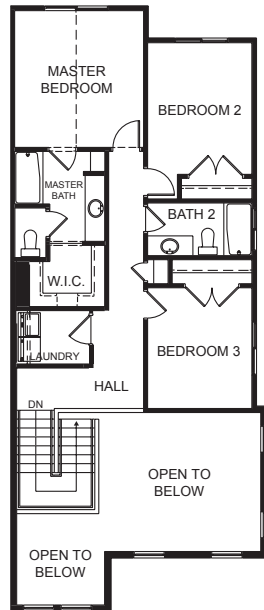

Chantelle Outer

SPECIFICATIONS

First Floor	724 sq.ft.	Bedrooms	3
Second Floor	835 sq.ft.	(Total Possible)	(4)
Basement	734 sq.ft.	Bathrooms	2.5
Total Sq. Ft.	2,293 sq.ft.	(Total Possible)	(3.5)
Total Finished	1,559 sq.ft.		

FIRST FLOOR

SECOND FLOOR

BASEMENT