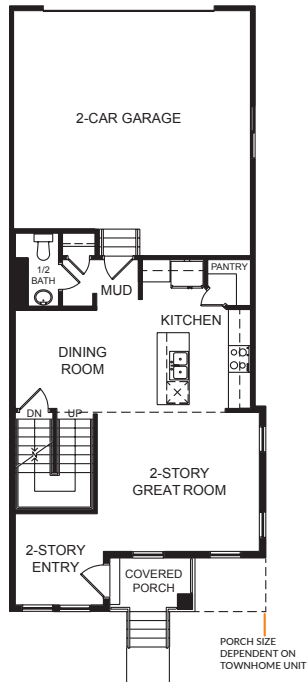

Chantelle Outer

SPECIFICATIONS

First Floor	724 sq.ft.	Bedrooms	3
Second Floor	835 sq.ft.	(Total Possible)	(4)
Basement	734 sq.ft.	Bathrooms	2.5
Total Sq. Ft.	2,293 sq.ft.	(Total Possible)	(3.5)
Total Finished	1,559 sq.ft.		

FIRST FLOOR

SECOND FLOOR

BASEMENT