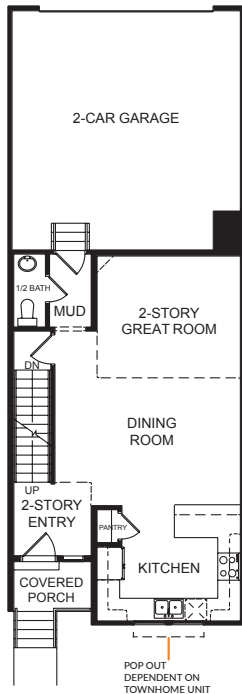

Chantelle Inner

SPECIFICATIONS

First Floor	721 sq.ft.	Bedrooms	3
Second Floor	909 sq.ft.	(Total Possible)	(4)
Basement	740 sq.ft.	Bathrooms	2.5
Total Sq. Ft.	2,369 sq.ft.	(Total Possible)	(3.5)
Total Finished	1,630 sq.ft.		

FIRST FLOOR

SECOND FLOOR

BASEMENT