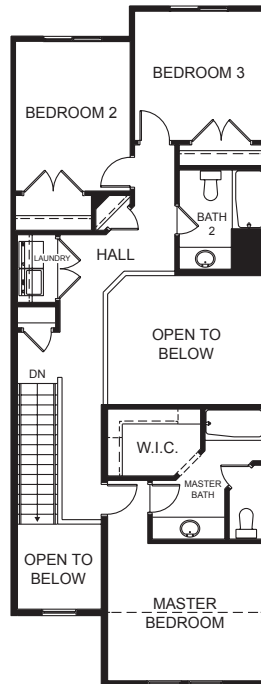

Chantelle Inner

SPECIFICATIONS

First Floor	721 sq.ft.	Bedrooms	3
Second Floor	909 sq.ft.	(Total Possible)	(4)
Basement	740 sq.ft.	Bathrooms	2.5
Total Sq. Ft.	2,369 sq.ft.	(Total Possible)	(3.5)
Total Finished	1,630 sq.ft.		

FIRST FLOOR

SECOND FLOOR

BASEMENT