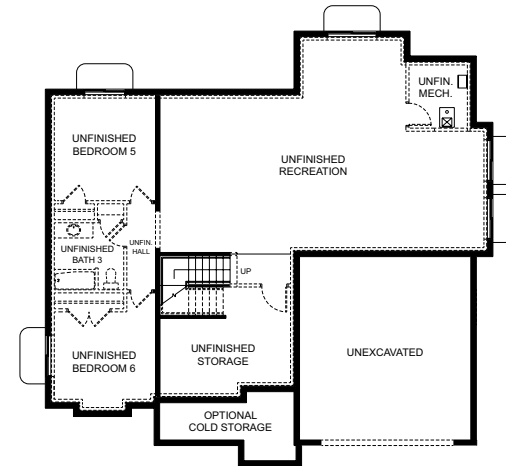

# Tessa

Traditional (standard)

Craftsman (optional)

Farmhouse (optional)

Scandinavian (optional)

## FIRST FLOOR

## SECOND FLOOR

## SPECIFICATIONS

<b>First Floor</b>	1,797 sq.ft.	<b>Bedrooms</b>	4	<b>Width</b>	54'-6"
<b>Second Floor</b>	1,177 sq.ft.	<b>(Total Possible)</b>	(7)	<b>Depth</b>	52'-6"
<b>Basement</b>	1,807 sq.ft.	<b>Bathrooms</b>	2.5		
<b>Total Sq. Ft.</b>	4,781 sq.ft.	<b>(Total Possible)</b>	(3.5)		
<b>Total Finished</b>	2,974 sq.ft.				