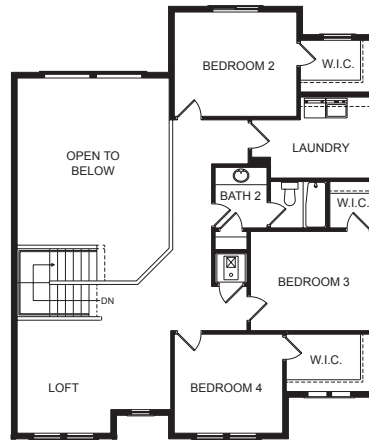

# Tessa

Traditional (standard)

Craftsman (optional)

Farmhouse (optional)

Scandinavian (optional)

## FIRST FLOOR

## SECOND FLOOR

## SPECIFICATIONS

<b>First Floor</b>	1,797 sq.ft.	<b>Bedrooms</b>	4	<b>Width</b>	54'-6"
<b>Second Floor</b>	1,177 sq.ft.	<b>(Total Possible)</b>	(7)	<b>Depth</b>	52'-6"
<b>Basement</b>	1,807 sq.ft.	<b>Bathrooms</b>	2.5		
<b>Total Sq. Ft.</b>	4,781 sq.ft.	<b>(Total Possible)</b>	(3.5)		
<b>Total Finished</b>	2,974 sq.ft.				