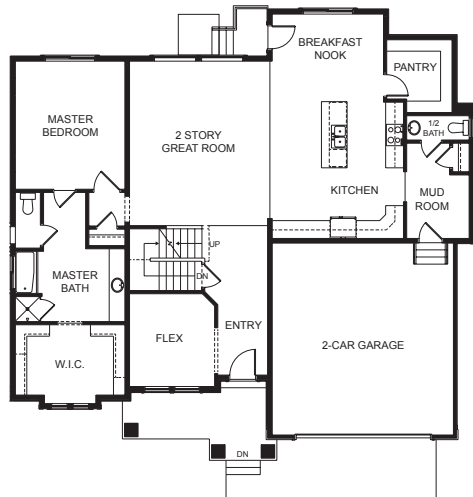

# Tessa

Traditional (standard)

Craftsman (optional)

Farmhouse (optional)

Scandinavian (optional)

## FIRST FLOOR

## SECOND FLOOR

## SPECIFICATIONS

<b>First Floor</b>	1,797 sq.ft.	<b>Bedrooms</b>	4	<b>Width</b>	54'-6"
<b>Second Floor</b>	1,177 sq.ft.	<b>(Total Possible)</b>	(7)	<b>Depth</b>	52'-6"
<b>Basement</b>	1,807 sq.ft.	<b>Bathrooms</b>	2.5		
<b>Total Sq. Ft.</b>	4,781 sq.ft.	<b>(Total Possible)</b>	(3.5)		
<b>Total Finished</b>	2,974 sq.ft.				