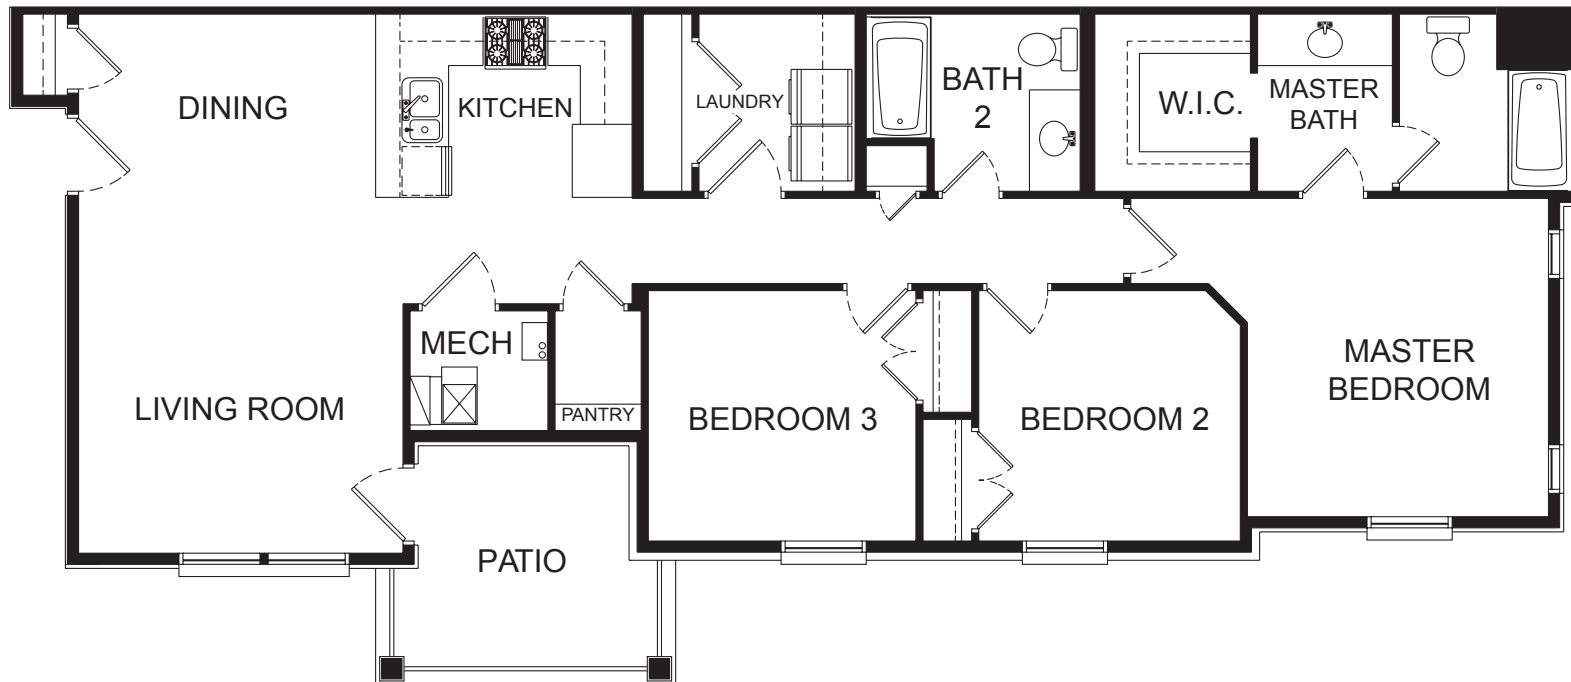

Aaron Third Level

SPECIFICATIONS

Total Sq. Ft.	1,272 sq.ft.	Bedrooms	3
		Bathrooms	2

THIRD LEVEL

EDGEhomes reserves the right to make changes at any time. Floor plans, dimensions, and elevations are deemed reliable but may be modified. Renderings and floorplans do not depict exact finishes or design. Please verify inclusions with an EDGEhomes agent.

Alec Third Level

SPECIFICATIONS

Total Sq. Ft.	1,272 sq.ft.	Bedrooms	3
		Bathrooms	2

THIRD LEVEL

Ammon Third Level

SPECIFICATIONS

Total Sq. Ft. 1,272 sq.ft.

Bedrooms 3

Bathrooms 2

THIRD LEVEL