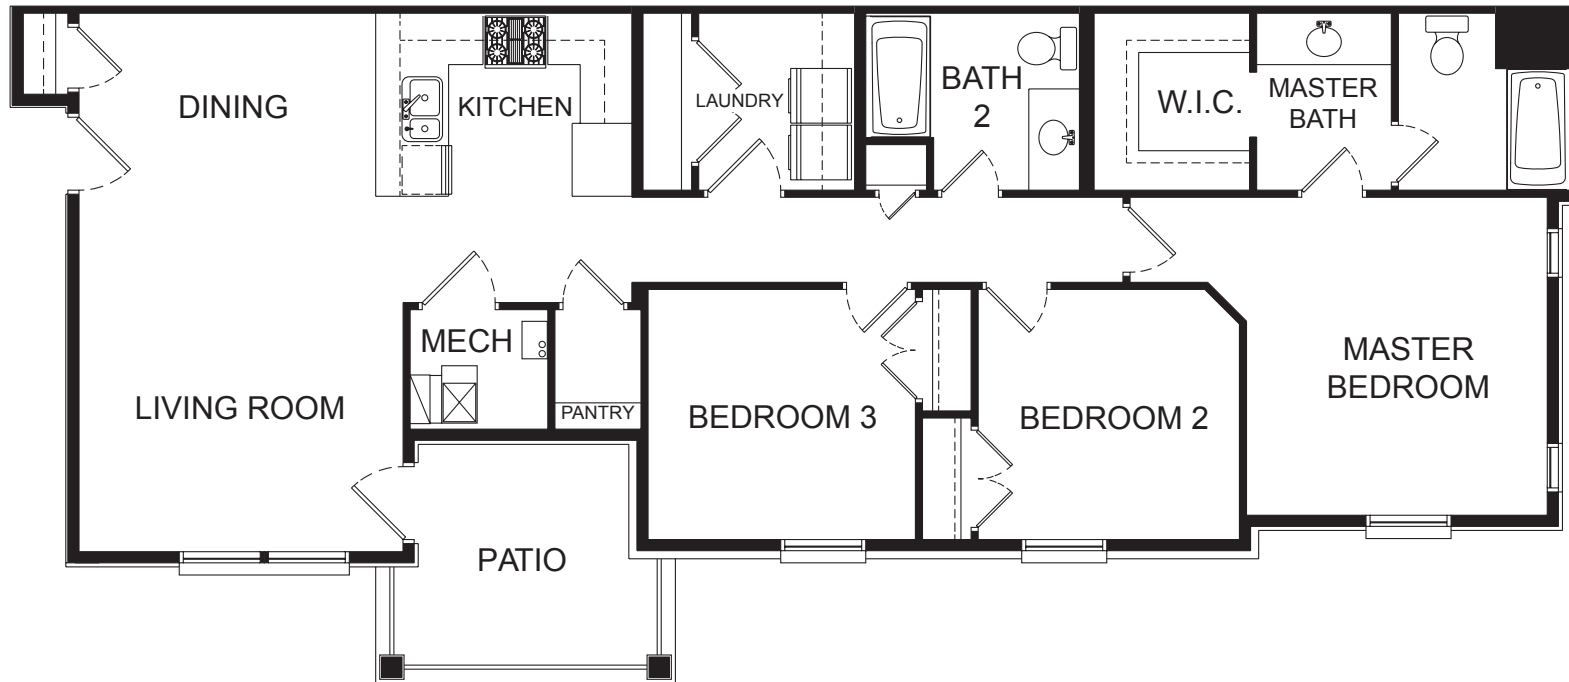

Aaron Third Level

SPECIFICATIONS

Total Sq. Ft.	1,272 sq.ft.	Bedrooms	3
		Bathrooms	2

THIRD LEVEL

EDGEhomes reserves the right to make changes at any time. Floor plans, dimensions, and elevations are deemed reliable but may be modified. Renderings and floorplans do not depict exact finishes or design. Please verify inclusions with an EDGEhomes agent.

Alec Third Level

SPECIFICATIONS

Total Sq. Ft.	1,272 sq.ft.	Bedrooms	3
		Bathrooms	2

THIRD LEVEL

Ammon Third Level

SPECIFICATIONS

Total Sq. Ft. 1,272 sq.ft.

Bedrooms 3

Bathrooms 2

THIRD LEVEL