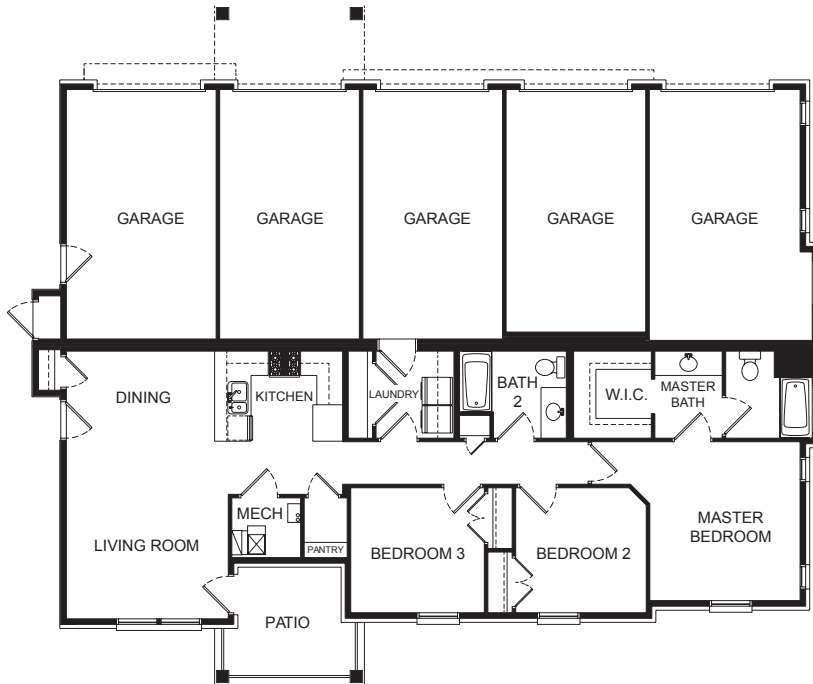

FIRST LEVEL