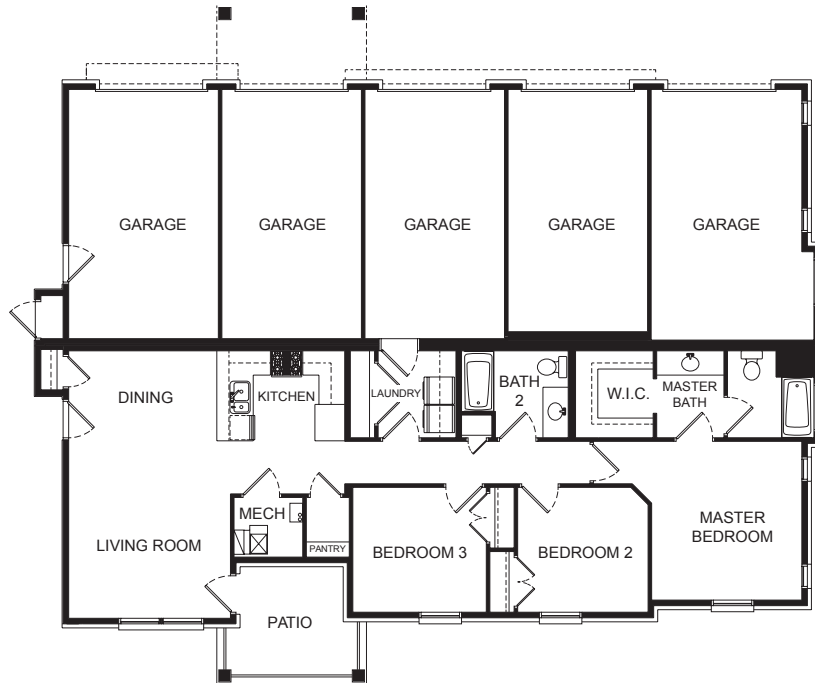

FIRST LEVEL