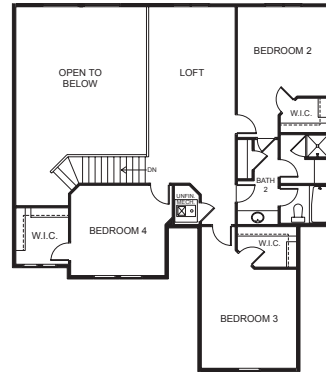

Vanessa

Traditional (standard)

Craftsman (optional)

Farmhouse (optional)

Scandinavian (optional)

FIRST FLOOR

SECOND FLOOR

BASEMENT

SPECIFICATIONS

First Floor	1,865 sq.ft.
Second Floor	1,207 sq.ft.
Basement	1,863 sq.ft.
Total Sq. Ft.	4,935 sq.ft.
Total Finished	3,072 sq.ft.

Bedrooms	4
(Total Possible)	(7)
Bathrooms	2.5
(Total Possible)	(3.5)

Width	56'-0"
Depth	49'-0"