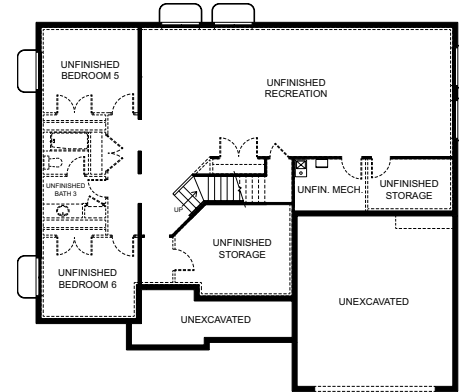

Vanessa

Traditional (standard)

Craftsman (optional)

Farmhouse (optional)

Scandinavian (optional)

FIRST FLOOR

SECOND FLOOR

BASEMENT

SPECIFICATIONS

First Floor	1,865 sq.ft.
Second Floor	1,207 sq.ft.
Basement	1,863 sq.ft.
Total Sq. Ft.	4,935 sq.ft.
Total Finished	3,072 sq.ft.

Bedrooms	4
(Total Possible)	(7)
Bathrooms	2.5
(Total Possible)	(3.5)

Width	56'-0"
Depth	49'-0"