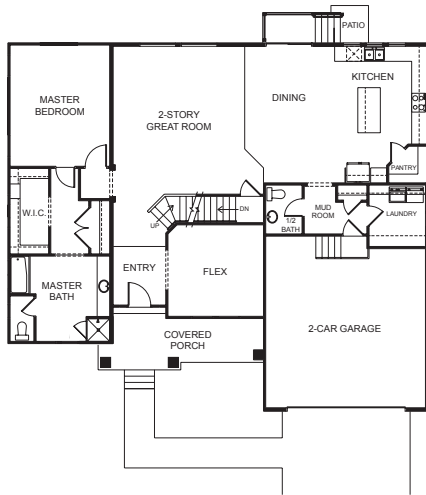

Vanessa

Traditional (standard)

Craftsman (optional)

Farmhouse (optional)

Scandinavian (optional)

FIRST FLOOR

SECOND FLOOR

BASEMENT

SPECIFICATIONS

First Floor	1,865 sq.ft.
Second Floor	1,207 sq.ft.
Basement	1,863 sq.ft.
Total Sq. Ft.	4,935 sq.ft.
Total Finished	3,072 sq.ft.

Bedrooms	4
(Total Possible)	(7)
Bathrooms	2.5
(Total Possible)	(3.5)

Width	56'-0"
Depth	49'-0"