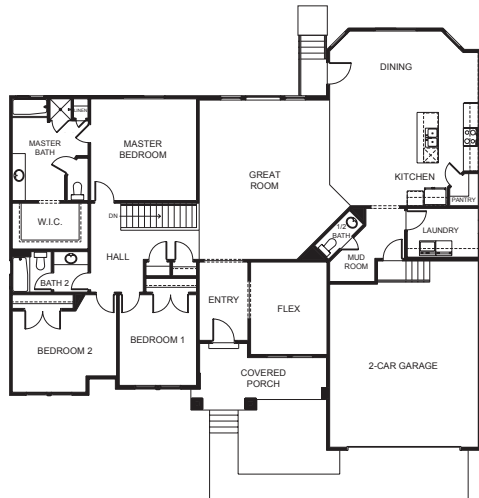

# Olivia

Traditional (standard)

Craftsman (optional)

Farmhouse (optional)

## FIRST FLOOR

## BASEMENT

## SPECIFICATIONS

<b>First Floor</b>	2,437 sq.ft.	<b>Bedrooms</b>	3	<b>Width</b>	66'-0"
<b>Basement</b>	2,428 sq.ft.	<b>(Total Possible)</b>	(6)	<b>Depth</b>	59'-0"
<b>Total Sq. Ft.</b>	4,883 sq.ft.	<b>Bathrooms</b>	2.5		
<b>Total Finished</b>	2,455 sq.ft.	<b>(Total Possible)</b>	(3.5)		