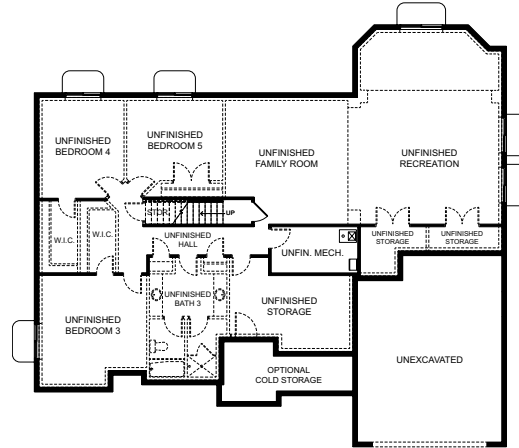

# Olivia

Traditional (standard)

Craftsman (optional)

Farmhouse (optional)

## FIRST FLOOR

## SPECIFICATIONS

<b>First Floor</b>	2,437 sq.ft.	<b>Bedrooms</b>	3	<b>Width</b>	66'-0"
<b>Basement</b>	2,428 sq.ft.	<b>(Total Possible)</b>	(6)	<b>Depth</b>	59'-0"
<b>Total Sq. Ft.</b>	4,883 sq.ft.	<b>Bathrooms</b>	2.5		
<b>Total Finished</b>	2,455 sq.ft.	<b>(Total Possible)</b>	(3.5)		